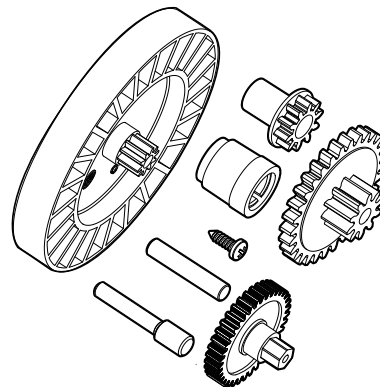

AXV434WHP Flap Kit

AXV093BP Skimmer Adapter Cone

AXV112P Turbine Kit Above Ground

AXV079VP Medium Turbine/Spindle Gear Kit

AXV014SP Pod Shoes

NOTE: *Limited quantities available

Penguin/Wanda the Whale®/Diver Dave®/AquaBug®/AquaCriticr

PARTS KITS AND ACCESSORIES FOR ABOVE-GROUND CLEANERS

Parts Listing

| Part No. | Description | Ctn. Qty. | No. Req'd |
|-----------|---|-----------|-----------|
| AXV014SP | Pod Shoes, Santoprene (4 pack) | 25 | 1 |
| AXV014FNP | Pod Shoe Kit, Vinyl (4 pack) | 25 | 1 |
| AXV434WHP | Flap Kit, White (Includes front and rear flap assemblies) | 50 | 1 |
| AXV621DAT | A-Frame/Turbine Kit (Includes two A-frames and bushings, saddle, keeper, main turbine and bearings, hex head pod screws and pod screw washers) | 10 | 1 |
| AXV055P | Turbine Bearing Kit (2 pack) | 50 | 1 |
| AXV065P | Upper Body Screw Kit (6 pack) | 25 | 1 |
| AXV079VP | Medium Turbine/Spindle Gear Kit, Vinyl (medium turbine, drive gear, bushing, spindle gear, screw, medium turbine axle, intermediate gear, intermediate gear axle) | 25 | 1 |
| AXV621D | A-Frame Kit (Includes two A-frames and bushings, saddle, keeper, two hex head pod screws and two pod screw washers) | 25 | 1 |
| AXV112P | Turbine Kit, Above Ground (Includes main turbine and two turbine bearings) | 25 | 1 |
| AXV417WHP | Pod Kit, White (Includes right and left pod assemblies) | 25 | 1 |
| AXV699P | A-Frame Bushing/Saddle Kit | 25 | 1 |
| AXV552WHP | Wing Kit, White (Includes left and right wings) | 50 | 1 |
| AXV552ORP | Wing Kit, Orange (Includes left and right wings) | 50 | 1 |