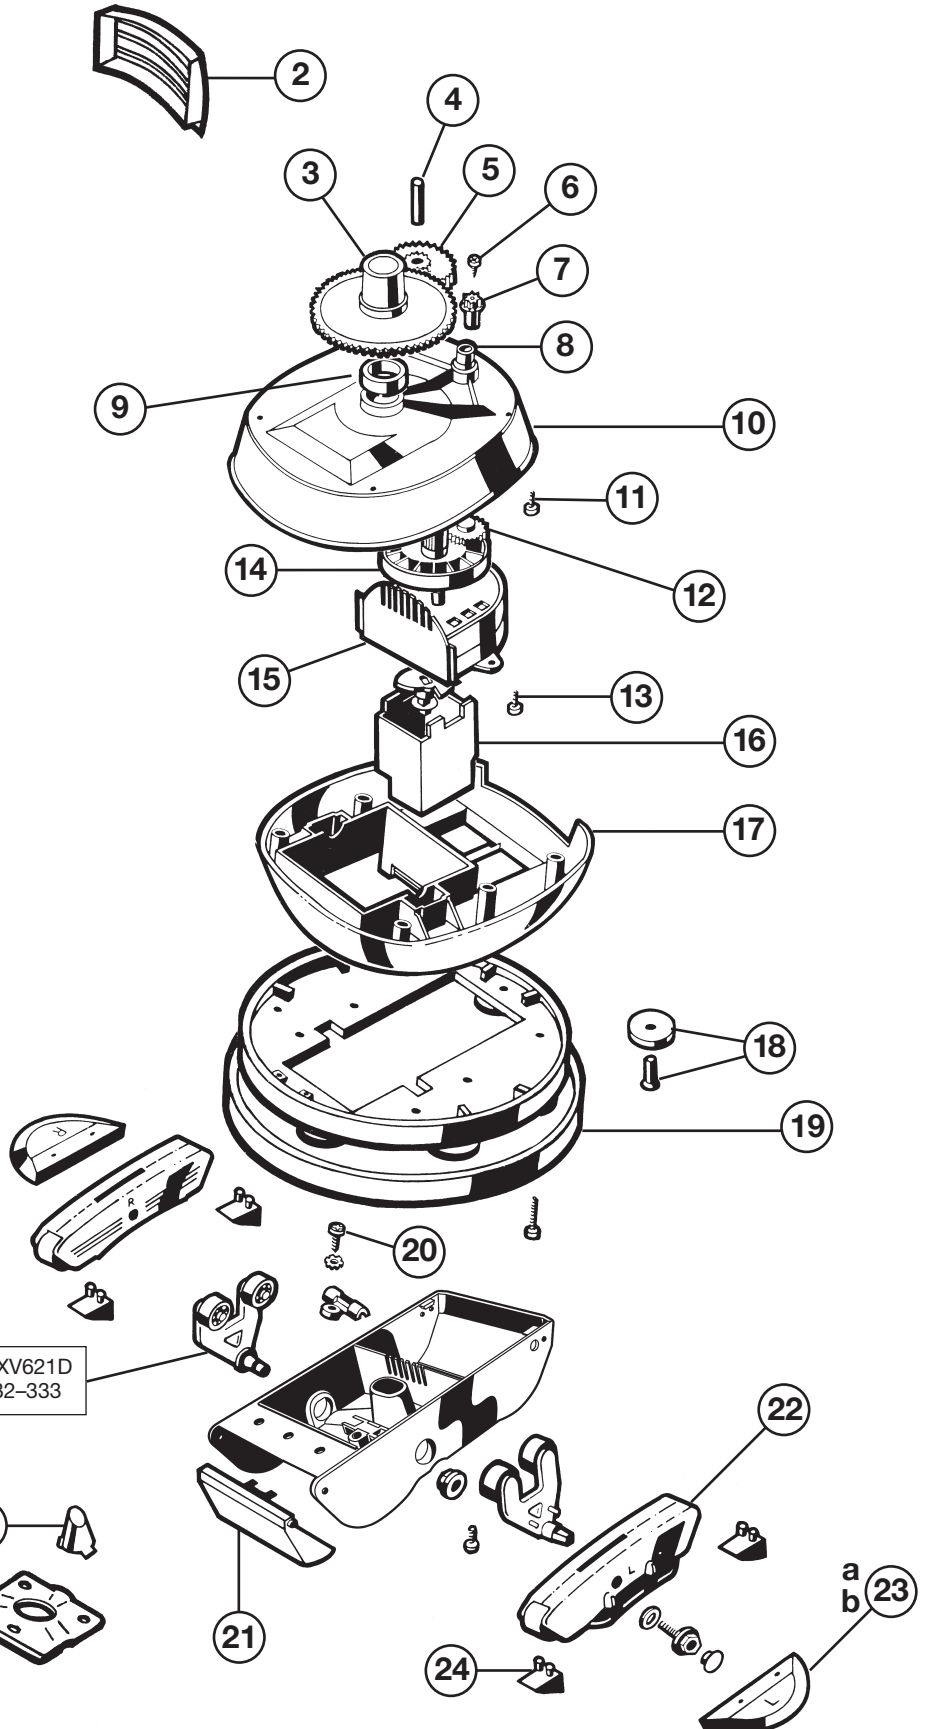

Penguin/Wanda the Whale®/Diver Dave®/AquaBug®/AquaCritic®

ABOVE-GROUND CLEANER REPLACEMENT PARTS

Parts Diagram

Turbine Kit AXV112P
See pages 332-333

A-Frame Kit AXV621D
See pages 332-333

Penguin/Wanda the Whale®/Diver Dave®/AquaBug®/AquaCriticr

ABOVE-GROUND CLEANER REPLACEMENT PARTS

Parts Listing

| Ref. No. | Part No. | Description | Ctn. Qty. | No. Req'd |
|----------|-----------|---|-----------|-----------|
| 1a | AXV100P | Shell Assembly Kit, Penguin | 1 | 1 |
| 1b | AXV500AOR | Shell Assembly Kit AquaBug, Orange | 1 | 1 |
| 1c | AXV500AYL | Shell Assembly Kit Aqua Critter, Yellow | 1 | 1 |
| 2 | AXV513BK | Screen, Black | 10 | 1 |
| 3 | AXV070 | Cone Gear | 10 | 1 |
| 4 | AXV309 | Intermediate Gear Shaft | 50 | 1 |
| 5 | AXV301 | Intermediate Gear | 25 | 1 |
| 6 | AXV068 | Spindle Gear Screw | 50 | 1 |
| 7 | AXV303 | Spindle Gear | 25 | 1 |
| 8 | AXV066A | Spindle Gear Bushing | 25 | 1 |
| 9 | AXV306 | Cone Gear Bushing | 25 | 1 |
| 10 | AXV060WH | Upper Middle Body | 10 | 1 |
| 11 | AXV065P | Lower/Upper Body Screw <i>(6 pack)</i> | 25 | 1 |
| 12 | AXV064A | Medium Turbine Drive Gear | 25 | 1 |
| 13 | AXV062C | Medium Turbine | 25 | 1 |
| 14 | AXV009 | Medium Turbine Case with Axle | 25 | 1 |
| 15 | AXV055P | Turbine Bearings (2) | 50 | 1 |
| 16 | AXV518P | Gear Box | 25 | 1 |
| 17 | AXV050CWH | Lower Middle Body | 10 | 1 |
| 18 | AXV551P | Wheel Kit (6 wheels, axles) | 25 | 1 |
| 19 | AXV458 | Ring, Black | 5 | 1 |
| 20 | AXV313 | Lower Body Screw | 25 | 1 |
| 21 | AXV442 | Flap Kit, White (2 flaps, front and rear) | 50 | 1 |
| 22 | AXV417WHP | Pod Kit | 25 | 1 |
| 23a | AXV552WHP | Wing Kit, White | 50 | 1 |
| 23b | AXV552ORP | Wing Kit, Orange | 50 | 1 |
| 24 | AXV014SP | Slotted Santoprene Shoes <i>(4 pack)</i> | 25 | 1 |
| 25 | AXV304A | Bottom Plate | 20 | 1 |
| 26 | AXV512A | Nozzle | 50 | 1 |