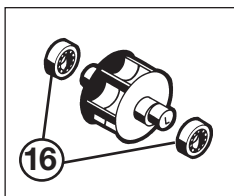

Penguin/Wanda the Whale®/Diver Dave®/AquaBug®/AquaCritic®

ABOVE-GROUND CLEANER REPLACEMENT PARTS

Parts Diagram

Turbine Kit AXV112P
See pages 332-333

Penguin/Wanda the Whale®/Diver Dave®/AquaBug®/AquaCriticr

ABOVE-GROUND CLEANER REPLACEMENT PARTS

Parts Listing

Ref. No.	Part No.	Description	Ctn. Qty.	No. Req'd
1a	AXV100P	Shell Assembly Kit, Penguin	1	1
1b	AXV500AOR	Shell Assembly Kit AquaBug, Orange	1	1
1c	AXV500AYL	Shell Assembly Kit Aqua Critter, Yellow	1	1
2	AXV513BK	Screen, Black	10	1
3	AXV070	Cone Gear	10	1
4	AXV309	Intermediate Gear Shaft	50	1
5	AXV301	Intermediate Gear	25	1
6	AXV068	Spindle Gear Screw	50	1
7	AXV303	Spindle Gear	25	1
8	AXV066A	Spindle Gear Bushing	25	1
9	AXV306	Cone Gear Bushing	25	1
10	AXV060WH	Upper Middle Body	10	1
11	AXV065P	Lower/Upper Body Screw <i>(6 pack)</i>	25	1
12	AXV064A	Medium Turbine Drive Gear	25	1
13	AXV062C	Medium Turbine	25	1
14	AXV009	Medium Turbine Case with Axle	25	1
15	AXV055P	Turbine Bearings (2)	50	1
16	AXV518P	Gear Box	25	1
17	AXV050CWH	Lower Middle Body	10	1
18	AXV551P	Wheel Kit (6 wheels, axles)	25	1
19	AXV458	Ring, Black	5	1
20	AXV313	Lower Body Screw	25	1
21	AXV442	Flap Kit, White (2 flaps, front and rear)	50	1
22	AXV417WHP	Pod Kit	25	1
23a	AXV552WHP	Wing Kit, White	50	1
23b	AXV552ORP	Wing Kit, Orange	50	1
24	AXV014SP	Slotted Santoprene Shoes <i>(4 pack)</i>	25	1
25	AXV304A	Bottom Plate	20	1
26	AXV512A	Nozzle	50	1