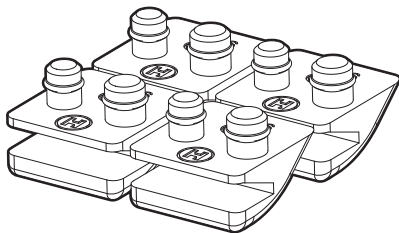

AXV434WHP Flap Kit

AXV093BP Skimmer Adapter Cone

AXV112P Turbine Kit Above Ground

AXV079VP Medium Turbine/Spindle Gear Kit

AXV014SP Pod Shoes

NOTE: *Limited quantities available

Penguin/Wanda the Whale®/Diver Dave®/AquaBug®/AquaCriticr

PARTS KITS AND ACCESSORIES FOR ABOVE-GROUND CLEANERS

Parts Listing

| Part No. | Description | Ctn. Qty. | No. Req'd |
|-----------|---|-----------|-----------|
| AXV014SP | Pod Shoes, Santoprene (4 pack) | 25 | 1 |
| AXV014FNP | Pod Shoe Kit, Vinyl (4 pack) | 25 | 1 |
| AXV434WHP | Flap Kit, White (Includes front and rear flap assemblies) | 50 | 1 |
| AXV621DAT | A-Frame/Turbine Kit (Includes two A-frames and bushings, saddle, keeper, main turbine and bearings, hex head pod screws and pod screw washers) | 10 | 1 |
| AXV055P | Turbine Bearing Kit (2 pack) | 50 | 1 |
| AXV065P | Upper Body Screw Kit (6 pack) | 25 | 1 |
| AXV079VP | Medium Turbine/Spindle Gear Kit, Vinyl (medium turbine, drive gear, bushing, spindle gear, screw, medium turbine axle, intermediate gear, intermediate gear axle) | 25 | 1 |
| AXV621D | A-Frame Kit (Includes two A-frames and bushings, saddle, keeper, two hex head pod screws and two pod screw washers) | 25 | 1 |
| AXV112P | Turbine Kit, Above Ground (Includes main turbine and two turbine bearings) | 25 | 1 |
| AXV417WHP | Pod Kit, White (Includes right and left pod assemblies) | 25 | 1 |
| AXV699P | A-Frame Bushing/Saddle Kit | 25 | 1 |
| AXV552WHP | Wing Kit, White (Includes left and right wings) | 50 | 1 |
| AXV552ORP | Wing Kit, Orange (Includes left and right wings) | 50 | 1 |