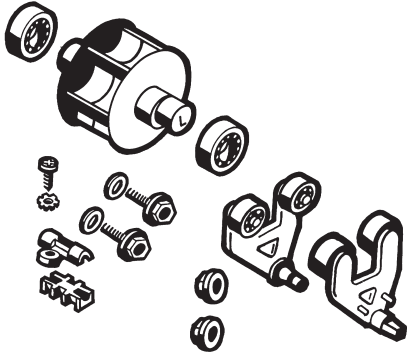

Penguin/Wanda the Whale®/Diver Dave®/AquaBug®/AquaCritter

PARTS KITS AND ACCESSORIES FOR ABOVE-GROUND CLEANERS

Parts Diagram

AXV621DAT Universal A-Frame/Turbine Kit