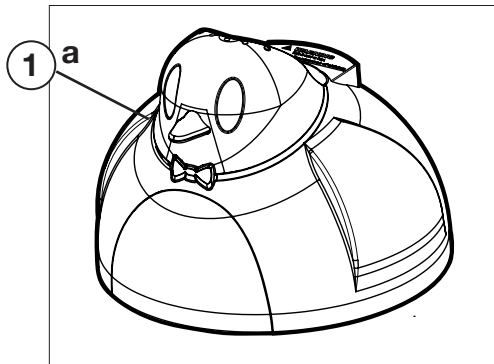

Penguin/Wanda the Whale®/Diver Dave®/AquaBug®/AquaCritic®

ABOVE-GROUND CLEANER REPLACEMENT PARTS

Parts Diagram

Turbine Kit AXV112P
See pages 332-333

A-Frame Kit AXV621D
See pages 332-333

Penguin/Wanda the Whale®/Diver Dave®/AquaBug®/AquaCriticr

ABOVE-GROUND CLEANER REPLACEMENT PARTS

Parts Listing

| Ref. No. | Part No. | Description | Ctn. Qty. | No. Req'd |
|----------|-----------|---|-----------|-----------|
| 1a | AXV100P | Shell Assembly Kit, Penguin | 1 | 1 |
| 1b | AXV500AOR | Shell Assembly Kit AquaBug, Orange | 1 | 1 |
| 1c | AXV500AYL | Shell Assembly Kit Aqua Critter, Yellow | 1 | 1 |
| 2 | AXV513BK | Screen, Black | 10 | 1 |
| 3 | AXV070 | Cone Gear | 10 | 1 |
| 4 | AXV309 | Intermediate Gear Shaft | 50 | 1 |
| 5 | AXV301 | Intermediate Gear | 25 | 1 |
| 6 | AXV068 | Spindle Gear Screw | 50 | 1 |
| 7 | AXV303 | Spindle Gear | 25 | 1 |
| 8 | AXV066A | Spindle Gear Bushing | 25 | 1 |
| 9 | AXV306 | Cone Gear Bushing | 25 | 1 |
| 10 | AXV060WH | Upper Middle Body | 10 | 1 |
| 11 | AXV065P | Lower/Upper Body Screw <i>(6 pack)</i> | 25 | 1 |
| 12 | AXV064A | Medium Turbine Drive Gear | 25 | 1 |
| 13 | AXV062C | Medium Turbine | 25 | 1 |
| 14 | AXV009 | Medium Turbine Case with Axle | 25 | 1 |
| 15 | AXV055P | Turbine Bearings (2) | 50 | 1 |
| 16 | AXV518P | Gear Box | 25 | 1 |
| 17 | AXV050CWH | Lower Middle Body | 10 | 1 |
| 18 | AXV551P | Wheel Kit (6 wheels, axles) | 25 | 1 |
| 19 | AXV458 | Ring, Black | 5 | 1 |
| 20 | AXV313 | Lower Body Screw | 25 | 1 |
| 21 | AXV442 | Flap Kit, White (2 flaps, front and rear) | 50 | 1 |
| 22 | AXV417WHP | Pod Kit | 25 | 1 |
| 23a | AXV552WHP | Wing Kit, White | 50 | 1 |
| 23b | AXV552ORP | Wing Kit, Orange | 50 | 1 |
| 24 | AXV014SP | Slotted Santoprene Shoes <i>(4 pack)</i> | 25 | 1 |
| 25 | AXV304A | Bottom Plate | 20 | 1 |
| 26 | AXV512A | Nozzle | 50 | 1 |