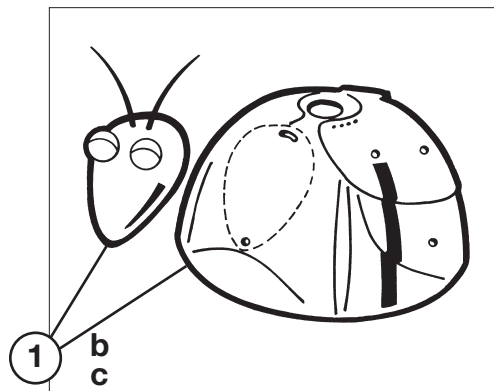

Penguin/Wanda the Whale®/Diver Dave®/AquaBug®/AquaCritic®

ABOVE-GROUND CLEANER REPLACEMENT PARTS

Parts Diagram

Turbine Kit AXV112P
See pages 332-333

A-Frame Kit AXV621D
See pages 332-333

Penguin/Wanda the Whale®/Diver Dave®/AquaBug®/AquaCriticr

ABOVE-GROUND CLEANER REPLACEMENT PARTS

Parts Listing

| Ref. No. | Part No. | Description | Ctn. Qty. | No. Req'd |
|----------|-----------|---|-----------|-----------|
| 1a | AXV100P | Shell Assembly Kit, Penguin | 1 | 1 |
| 1b | AXV500AOR | Shell Assembly Kit AquaBug, Orange | 1 | 1 |
| 1c | AXV500AYL | Shell Assembly Kit Aqua Critter, Yellow | 1 | 1 |
| 2 | AXV513BK | Screen, Black | 10 | 1 |
| 3 | AXV070 | Cone Gear | 10 | 1 |
| 4 | AXV309 | Intermediate Gear Shaft | 50 | 1 |
| 5 | AXV301 | Intermediate Gear | 25 | 1 |
| 6 | AXV068 | Spindle Gear Screw | 50 | 1 |
| 7 | AXV303 | Spindle Gear | 25 | 1 |
| 8 | AXV066A | Spindle Gear Bushing | 25 | 1 |
| 9 | AXV306 | Cone Gear Bushing | 25 | 1 |
| 10 | AXV060WH | Upper Middle Body | 10 | 1 |
| 11 | AXV065P | Lower/Upper Body Screw <i>(6 pack)</i> | 25 | 1 |
| 12 | AXV064A | Medium Turbine Drive Gear | 25 | 1 |
| 13 | AXV062C | Medium Turbine | 25 | 1 |
| 14 | AXV009 | Medium Turbine Case with Axle | 25 | 1 |
| 15 | AXV055P | Turbine Bearings (2) | 50 | 1 |
| 16 | AXV518P | Gear Box | 25 | 1 |
| 17 | AXV050CWH | Lower Middle Body | 10 | 1 |
| 18 | AXV551P | Wheel Kit (6 wheels, axles) | 25 | 1 |
| 19 | AXV458 | Ring, Black | 5 | 1 |
| 20 | AXV313 | Lower Body Screw | 25 | 1 |
| 21 | AXV442 | Flap Kit, White (2 flaps, front and rear) | 50 | 1 |
| 22 | AXV417WHP | Pod Kit | 25 | 1 |
| 23a | AXV552WHP | Wing Kit, White | 50 | 1 |
| 23b | AXV552ORP | Wing Kit, Orange | 50 | 1 |
| 24 | AXV014SP | Slotted Santoprene Shoes <i>(4 pack)</i> | 25 | 1 |
| 25 | AXV304A | Bottom Plate | 20 | 1 |
| 26 | AXV512A | Nozzle | 50 | 1 |