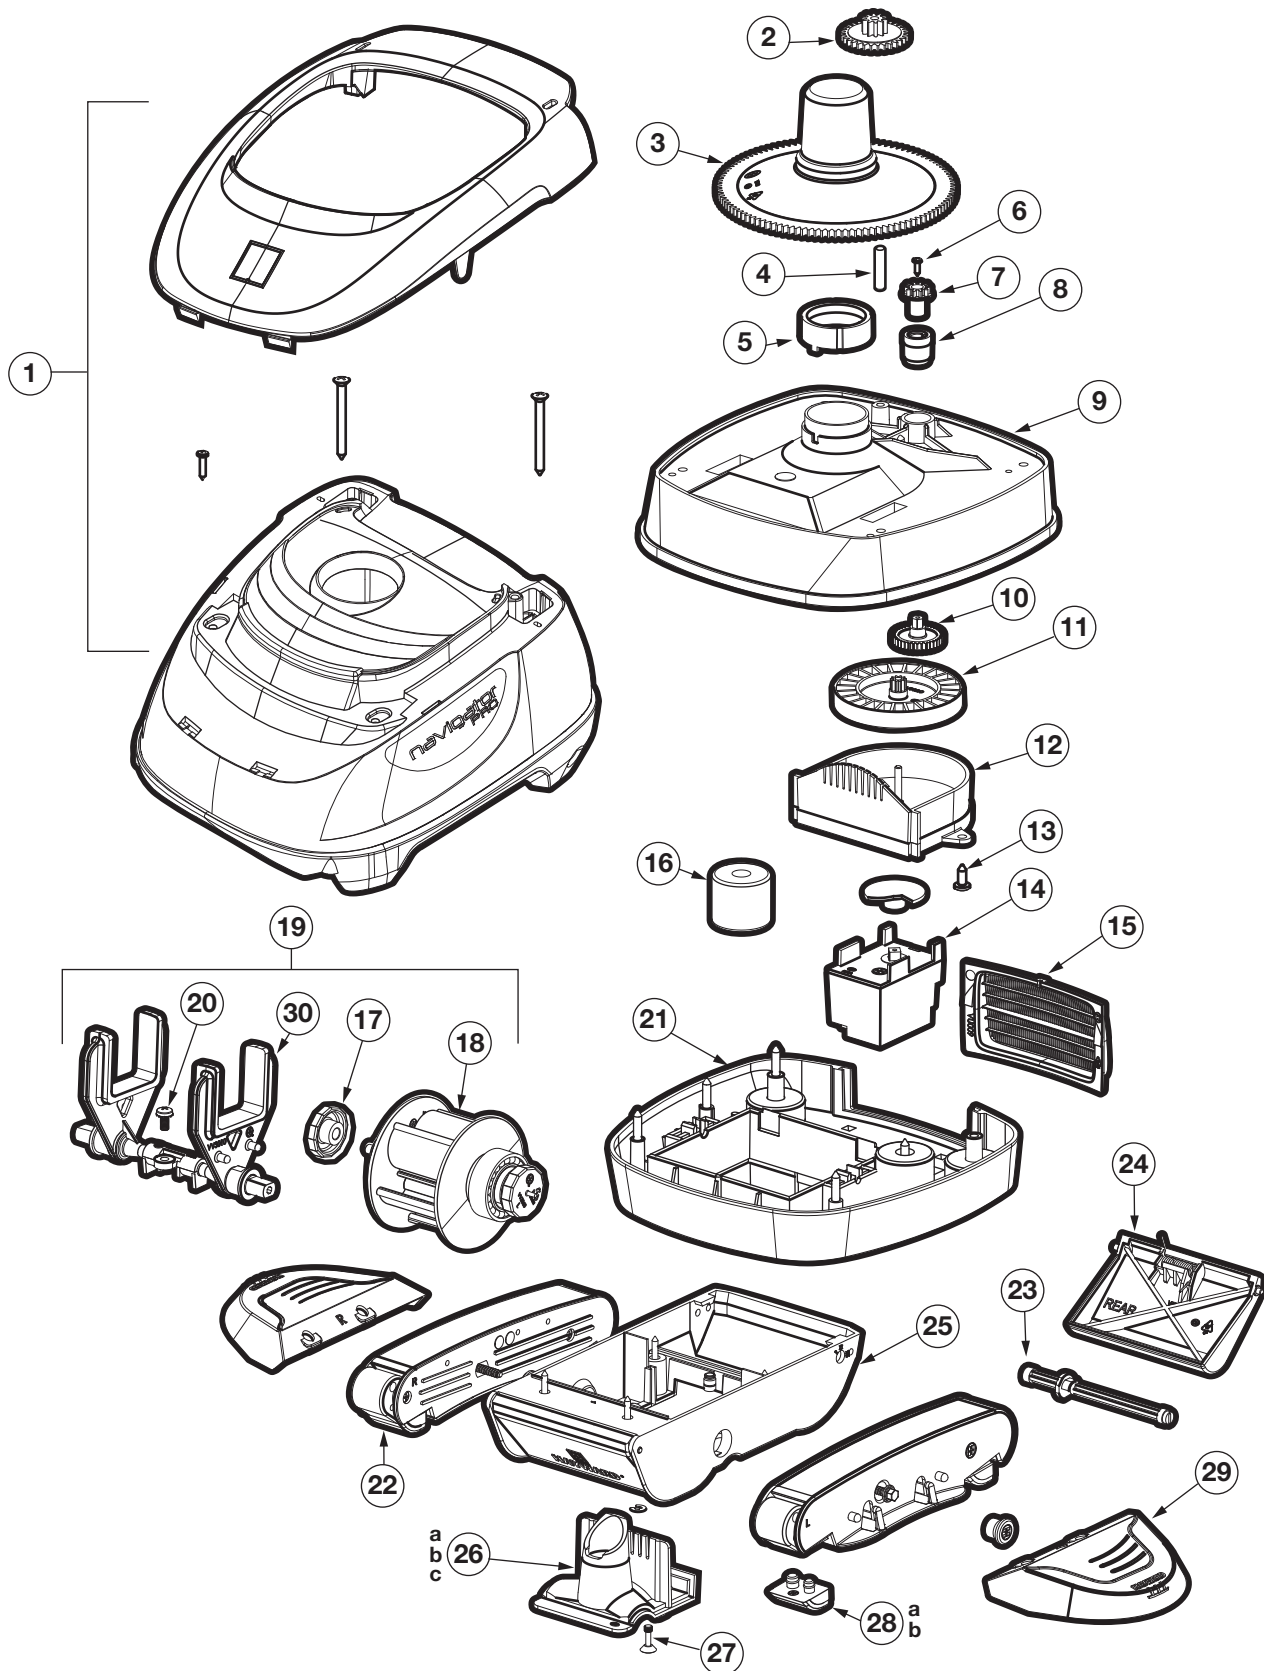

## REPLACEMENT PARTS

### Parts Diagram

## Parts Listing

Ref. No.	Part No.	Description	Ctn. Qty.
1	AXV925ADSA	Navigator Pro Shell Assembly	1
2	AXV301	Inter Gear	25
3	AXV070	Cone Gear, Clear	10
4	AXV309	Inter Gear, Shaft	50
5	AXV306	Cone Gear Bushing	25
6	AXV068	Spindle Gear Screw	50
7	AXV303	Cone Spindle Gear	25
8	AXV066A	Cone Spindle Gear Bushing	25
9	AXV060WH	Mid Body, Upper Housing	10
10	AXV064A	Medium Turbine Drive Gear	25
11	AXV062C	Medium Turbine	25
12	AXV009	Medium Turbine Case/Axle Assembly	25
13	AXV065P	Upper Body Screw <i>(6 pack)</i>	25
14	AXV408P	Gear Box Assembly	25
15	AXVU009-237	Screen Kit	50
16	AXV054FH	Float Kit	25
17	AXV055P	Turbine Bearing <i>(2 pack)</i>	50
18	AXV602P	Turbine Kit (turbine and 2 turbine bearings)	25
19	AXV621DAT	Kit-Universal, Turbine/A-Frame	10
20	AXV313	A-Frame Saddle Clip Retaining Screw	25
21	AXV050CWH	Lower Middle Body	10
22	AXV417WHP	Pod Kit	25
23	AXV031B	Flap Adjuster	25
24	AXV434WHP	Flap Kit (2 flaps, front and rear springs)	50
25	AXV230DWH	Open Lower Body	10
26a	AXV603	Access Cover Assembly, Concrete	25
26b	AXV603A	Access Cover Assembly, Vinyl	25
26c	AXV603CLO	Access Cover Assembly, Concrete Large Skids	25
27	AXV314P	Captive Screw with Clip	25
28a	AXV414P	Shoes, Concrete <i>(4 pack)</i>	25
28b	AXV413P	Shoes, Vinyl <i>(4 pack)</i>	25
29	AXV604WHP	Wing Kit	50
30	AXV621D	Kit-Universal, A-Frame	25